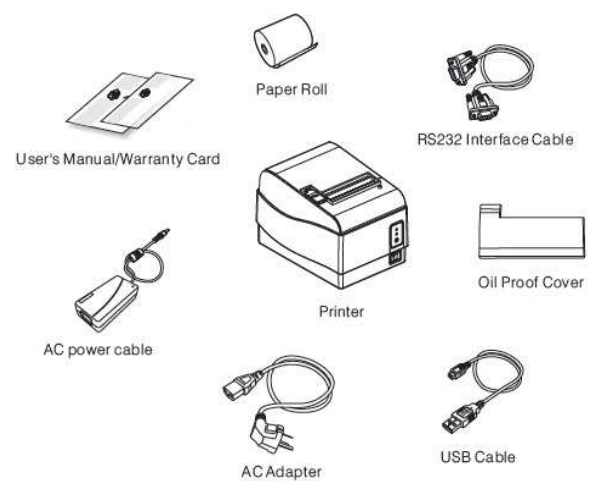

Zonerich AB-88H

Zonerich® AB-88H 80mm thermal printer with combined interface (USB / Serial / Ethernet)

(NEW! – Also available as Wi-Fi-/WLAN! Article ID: AB-88H Wi-Fi)

Accessories:

Print method:	Thermal line printing
Technology:	thermal
Print Speed:	250 mm / sec
Print head:	SEIKO
Auto cutter:	Japanese brand cutter
Column Capacity:	80 mm paper width
Character set:	95 alphanumeric
Resolution:	203DPI (8dots/mm)
Color:	Monochrome
Paper types:	Bon
Paper Format:	Paper roll 80 ± 0.50 (W) mm x 80.00 mm diameter

Connectors:	USB / RS-232 / Ethernet / RJ connector (cash drawer)
Power supply:	AC120 ~ 230V / DC24, 2A

Dimensions:	150 x 196 x 147 mm
Color:	Rich Dark Grey Zone (matt)
Operating temperature:	0 °C - 50 °C
Life auto cutter:	1,000,000 cuts
Print head life:	more than 100 million pulses
EMC standards:	CE Mark
Cutting unit:	Partial Cut / Full Cut